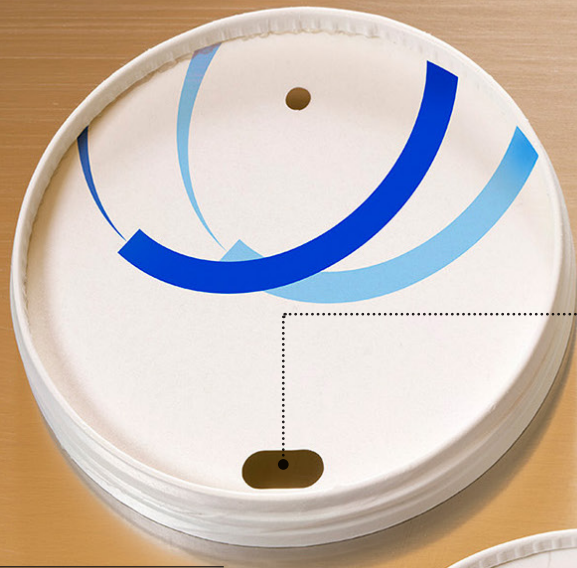

Eco Fit: the new generation lid

Eco Fit Lid

Consumers are increasingly demanding more sustainable products, expecting brands to commit to lower environmental footprints, reduced waste and less plastic.

Seda Eco Fit Lid, an **innovative** paperboard lid designed to replace current plastic lids for hot and cold beverages while offering consumers a superior drinking experience.

Made from **100% PEFC™** certified fibres, it's **fully recyclable** in the paper stream along with the cup. Eco Fit Lid can be **fully printed** and branded to maximise point-of-sale appeal.

Better for the planet

different hole shapes
for hot and cold beverages,
including a reclosable option

Better for the customer

- Eco Fit Lid together with a paperboard cup becomes a complete marketing tool
- A versatile solution offering varied drinking hole/straw insertion options
- A fully sustainable alternative to traditional lids that enhances any brand sustainability credentials

fully printable

Eco Fit Lid

technical specifications

Size	2 Lid sizes - Small and Large covering the 8 / 10 / 12 / 16 / 20 oz capacity (Suitable for Hot and Cold beverage cups)		
Material	Paperboard DPE, SPE or PE free		
Weight	based on material used (es:12 oz lid-DPE 5,4g)		
Pcs / Sleeve (Nestable)	Large 32	Small 33	
Sleeve/Box	Large 36	Small 42	
Pcs/Box	Large 1.152	Small 1.386	customised case count upon request
End of Life	Recyclable in the paper stream or compostable upon request		