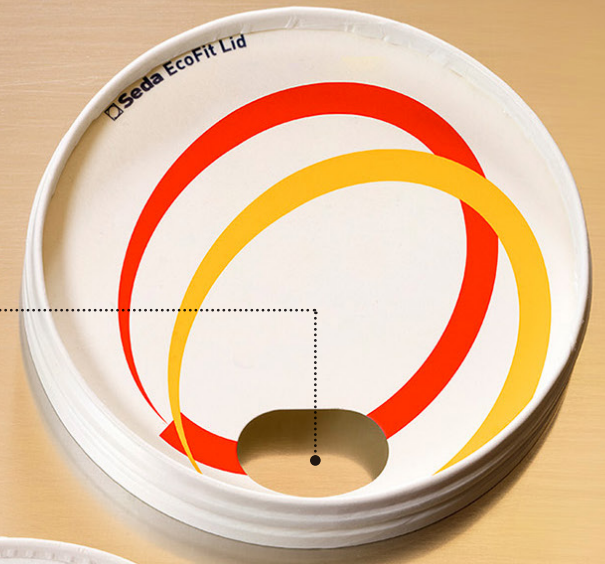

Made from **100% PEFC™** certified fibres, it's **fully recyclable** in the paper stream along with the cup. Eco Fit Lid can be **fully printed** and branded to maximise point-of-sale appeal.

Better for the planet

Reduces the plastic in on-the-go packaging:

- **100%** renewable low-carbon certified paperboard
- **Reduces depletion of fossil resources** compared with current plastic lids - saving 400 plastic tons per 100 million coffee lids
- **Fully recyclable** in the paper stream
- Also available in a **compostable version**

different hole shapes
for hot and cold beverages,
including a reclosable option

Better for the customer

- Eco Fit Lid together with a paperboard cup becomes a complete marketing tool
- A versatile solution offering varied drinking hole/straw insertion options
- A fully sustainable alternative to traditional lids that enhances any brand sustainability credentials

fully printable

Eco Fit Lid

technical specifications

Size	2 Lid sizes - Small and Large covering the 8 / 10 / 12 / 16 / 20 oz capacity (Suitable for Hot and Cold beverage cups)		
Material	Paperboard DPE, SPE or PE free		
Weight	based on material used (es:12 oz lid-DPE 5,4g)		
Pcs / Sleeve (Nestable)	Large 32	Small 33	
Sleeve/Box	Large 36	Small 42	
Pcs/Box	Large 1.152	Small 1.386	customised case count upon request
End of Life	Recyclable in the paper stream or compostable upon request		